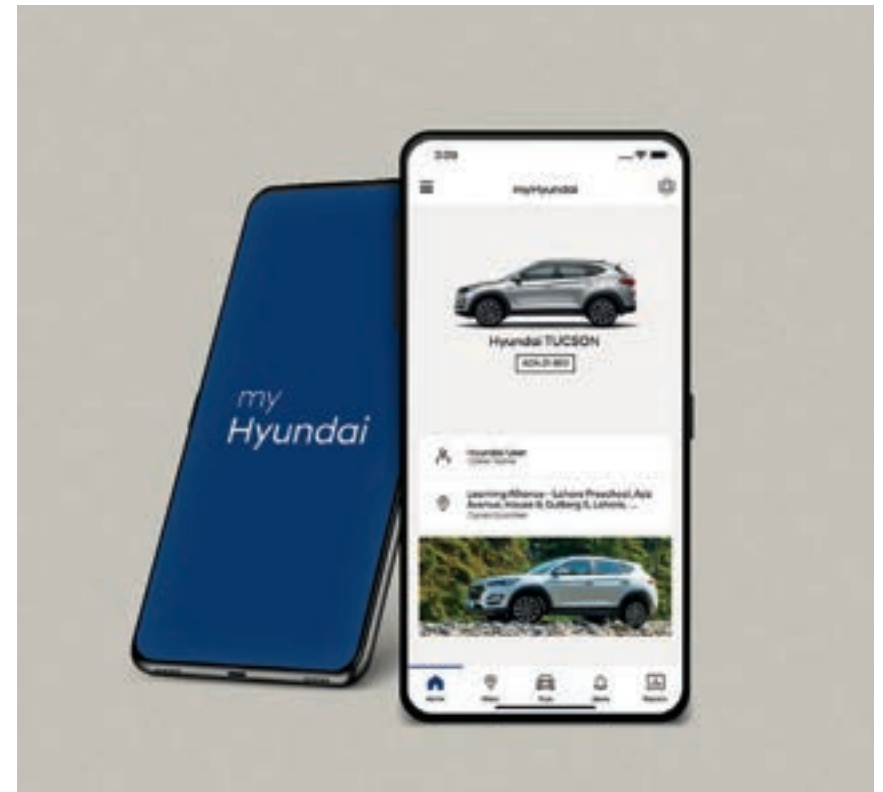

A masterful blend of style, comfort, and innovation.

10.1-inch Floating Infotainment System

myHyundai App