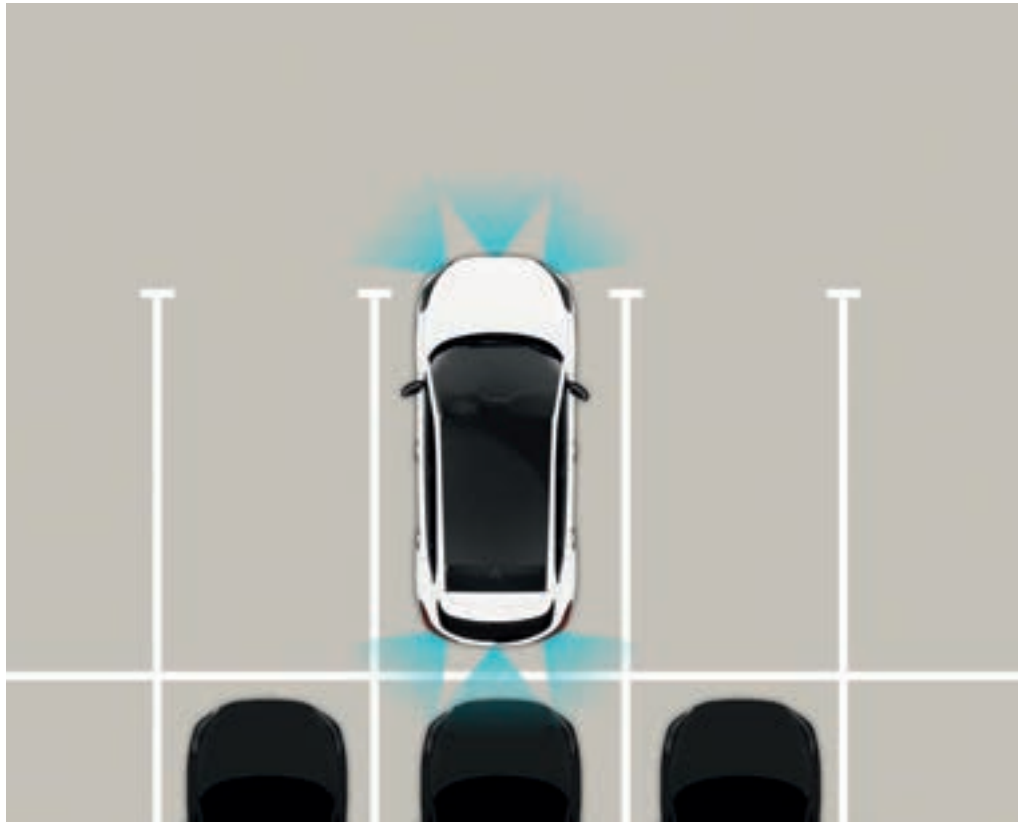

At the forefront of safety.

Advanced driving technologies offered in TUCSON are based on rigorous safety measures you can always rely on.

Front & Rear Parking Sensors